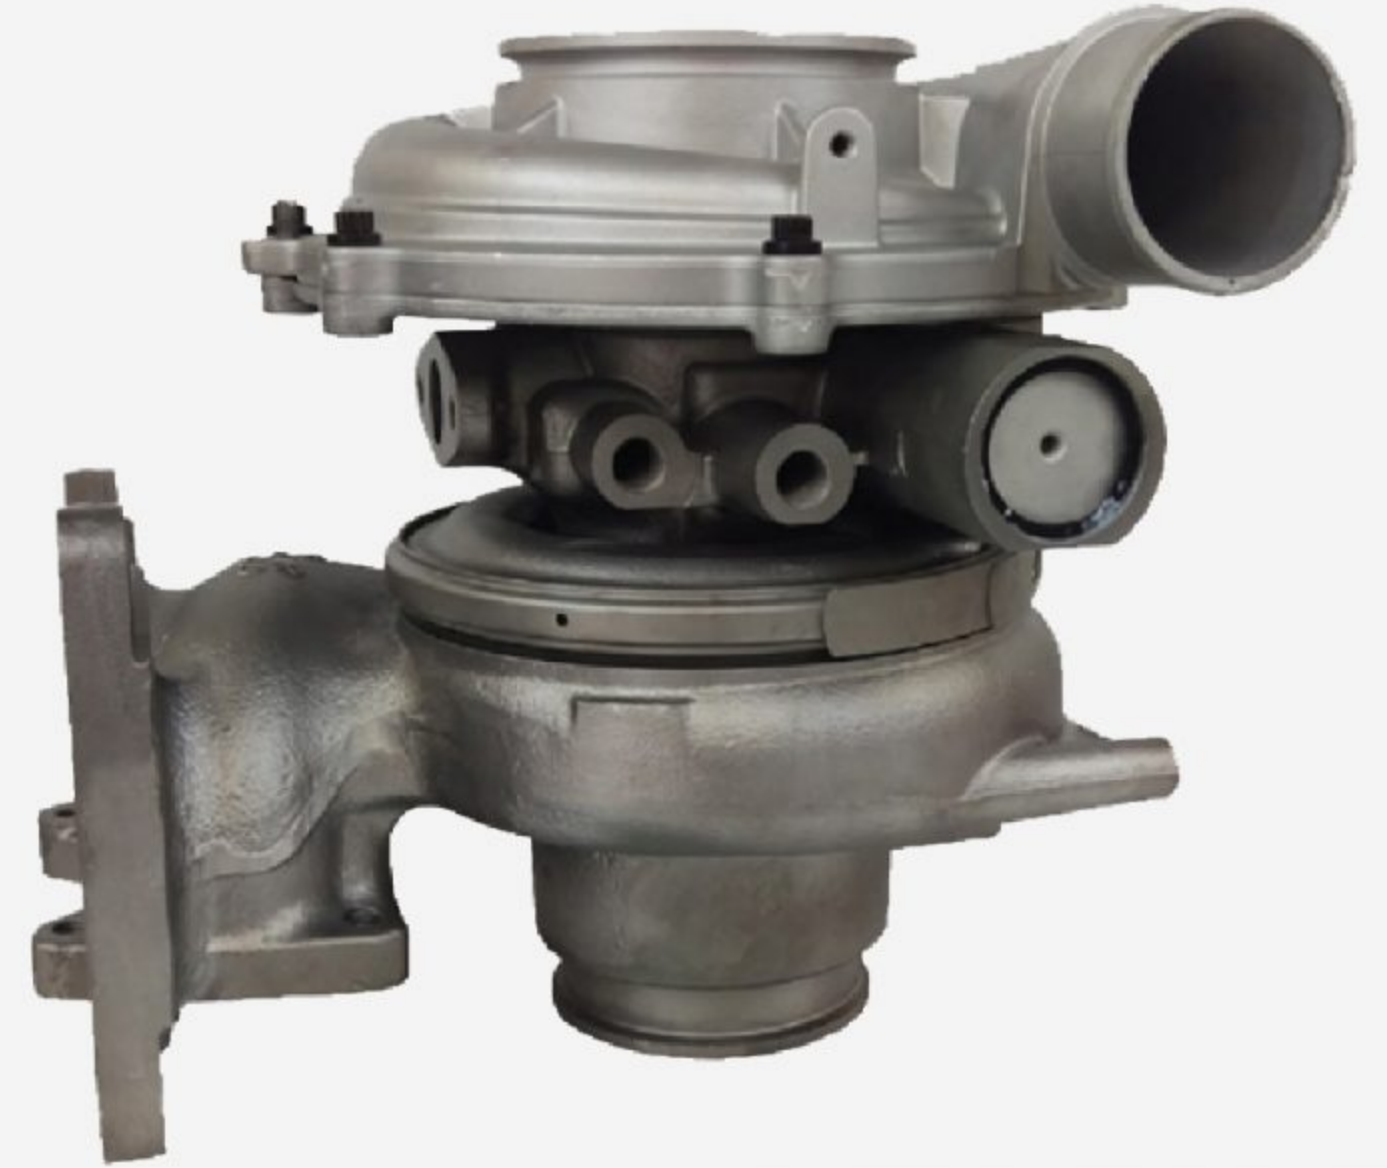

CARDONE New and Remanufactured Turbochargers are available for a vast array of automotive applications to meet the growing demand for maximum vehicle performance with optimal fuel efficiency. Every CARDONE turbocharger has been designed and tested to guarantee O.E. fit and performance.

Remanufactured Power Steering Pumps

CARDONE™

CARDONE Power Steering Pumps are engineered to meet or exceed O.E. performance. Original designs are scrutinized for potential improvement, and where applicable, design upgrades are implemented to produce a more durable part than the original. All critical components are tested to ensure proper function. Every unit undergoes a hydraulic efficiency test to ensure reliable, long-lasting performance.