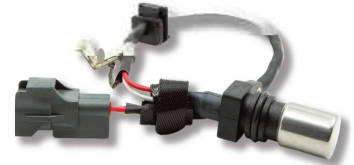

HOLSTEIN

· PARTS ·

ABS
SENSORS

CAMSHAFT
SENSORS

BRAKE WEAR
SENSORS

CRANKSHAFT
SENSORS

VEHICLE SPEED SENSORS

BLOWER MOTOR RESISTORS

THROTTLE POSITION SENSORS

KNOCK SENSORS

OIL PRESSURE SENSORS

VARIABLE VALVE TIMING

PARKING AID SENSORS

COOLANT TEMP SENSORS

IDLE AIR CONTROL VALVES

MAP SENSORS