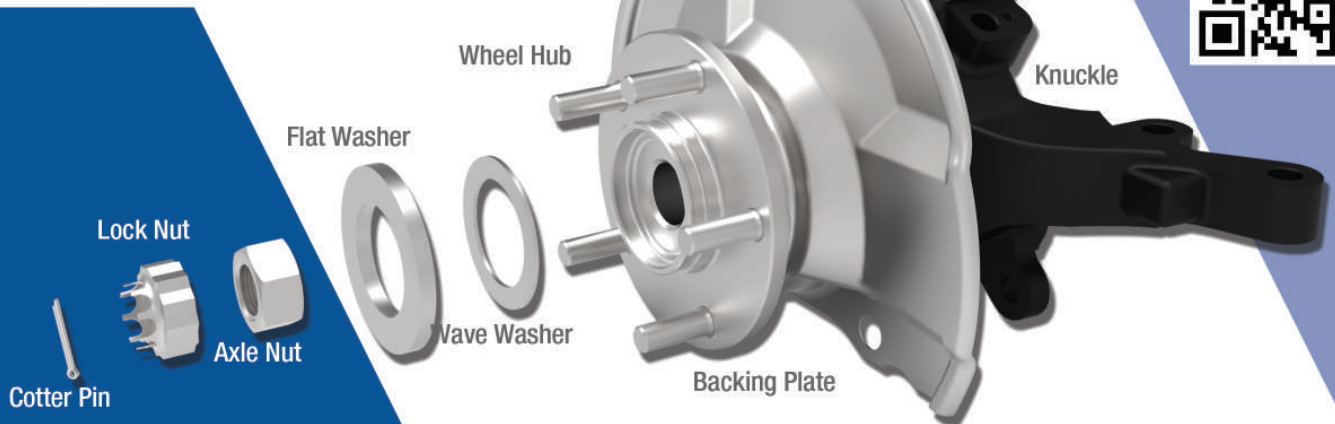

GSP[®]
NORTH AMERICA

Knuckle Hub Assemblies

Reduce Time & Labor with Hassle-Free Installation

INSTALLATION READY

GSP Knuckle Hub Assemblies reduce labor and downtime with hassle free installation and no special tools required. These fully assembled components are a time saver.

- No special tools required
- Reduce warranty comebacks
- OE quality and design
- All new components

Quality Driven Performance

CAR PARTS WAREHOUSE
RIGHT PARTS - RIGHT PRICE - RIGHT NOW

www.carpartswarehouse.net

FAMILY OWNED AND OPERATED

23 LOCATIONS
TO SERVE YOU

**CAR PARTS
WAREHOUSE**

RIGHT PARTS - RIGHT PRICE - RIGHT NOW

RECEIVE A \$10 AMAZON GIFT CARD FOR EACH GSP KNUCKLE PURCHASED.

April 1st thru May 31st, 2024
See your Sales Associate for more details.